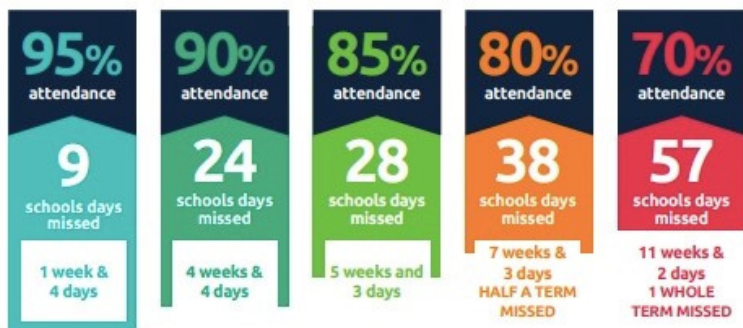

Every child shines brighter with a champion

The Champion

★ Attendance Matters

Good levels of attendance and punctuality are so important to ensure that your child has the best opportunity to learn. In order to support you with your child's attendance we will be making a supportive phone call on the day of absence if your child is currently not achieving 95% attendance. This phone call is a perfect opportunity to talk about any difficulties you may be experiencing or any support that we can provide to improve the situation.

Every day in school counts...